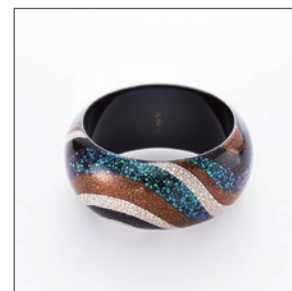

Bracelets

Item No. WDB1401-6
Design: Butterfly
Materials: Birch
Size: w.42mm x Outside 72mm

Item No. WDB1408-3
Design: English Rose
Materials: Birch
Size: w.42mm x outside diam.72mm

Item No. WDB1408-2
Design: Tamayura
Materials: Birch
Size: w.20mm x inside diam.64mm